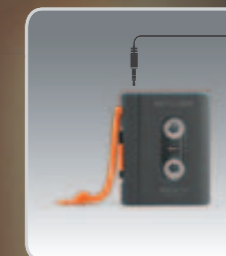

Compatible with M-132 WM