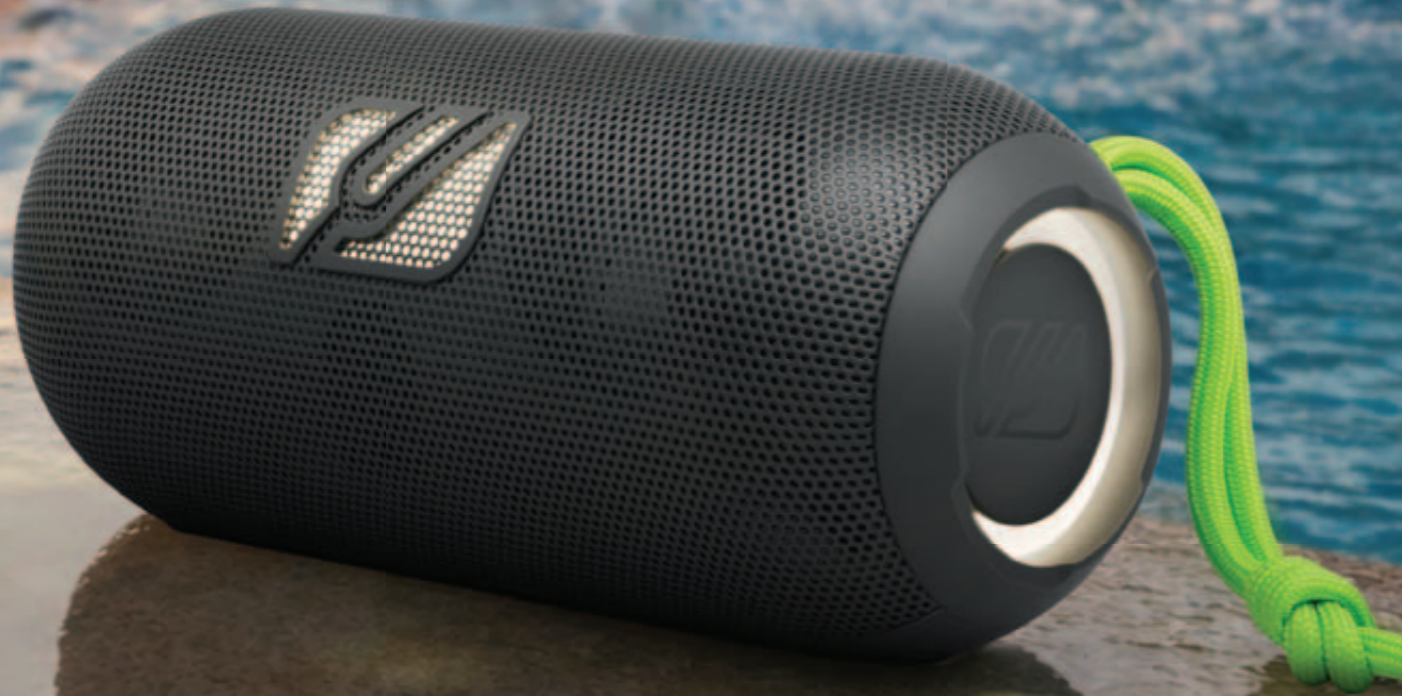

PARTY

PORTABLE BLUETOOTH SPEAKER

PASSIVE MEMBRANE 2x BASS BOOST

M-980 BT OUTDOOR SPLASH PROOF PORTABLE BLUETOOTH SPEAKER

- Flashing lights with built-in multicolored speaker lights
- Stream music from another compatible Bluetooth device
- Stereo pairing
- IPX6 splash proof design
- Music play time: up to 12 hours
- Treble and bass adjustable
- Passive membranes on each side for bass boost
- Aux in jack 3.5mm • 2 x MIC jacks
- USB port allowing MP3 playback & charging an external device
- USB-C port for battery charging
- DC: built-in rechargeable lithium-ion battery (6000mAh/7.4V)
- USB-C charging cable & Aux in cable provided

PASSIVE MEMBRANE 2x BASS BOOST

M-970 BT OUTDOOR SPLASH PROOF PORTABLE BLUETOOTH SPEAKER

- Flashing lights with built-in multicolored speaker lights
- Stream music from another compatible Bluetooth device
- Stereo pairing
- IPX6 splash proof design
- Music play time: up to 10 hours
- Treble and bass adjustable
- Passive membranes on each side for bass boost
- Aux in jack 3.5mm
- USB port allowing MP3 playback & charging an external device
- USB-C port for battery charging
- DC: built-in rechargeable lithium-ion battery (6000mAh/7.4V)
- USB-C charging cable & Aux in cable provided

OUTDOOR

PORTABLE BLUETOOTH SPEAKER

M-950 BT

OUTDOOR SPLASH PROOF
PORTABLE BLUETOOTH SPEAKER

- Flashing lights with built-in multicolored speaker lights
- Stream music from another compatible Bluetooth device
- Hands-free and redial functions
- NFC: auto pairing function
- Stereo pairing
- IPX4 splash proof design
- Music play time: up to 15 hours
- 2 x passive membrane on the side
- Design made for vertical or horizontal use
- Aux in jack 3.5mm
- USB-C charging port for smartphone or tablet
- USB-C port for battery charging
- DC: built-in rechargeable lithium-ion battery (5000mAh/7.4V)
- USB-C charging cable provided
- Carrying rope x 2 (green & dark grey)