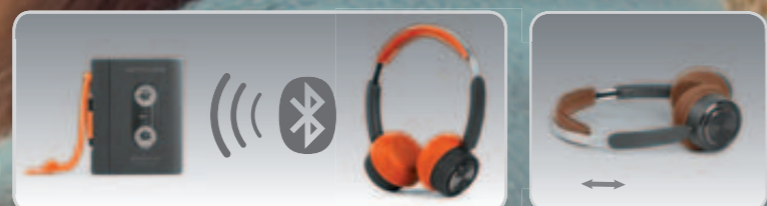

- Stream music from another bluetooth compatible device
- Embedded microphone for hands-free conversation from Bluetooth-enabled cell phones
- Built-in battery charged via a USB-C charging port
- Music play time: up to 45 hours
- Works as a wired headphone with the supplied cable
- Voice control compatible with ios and android
- Accessories: USB-C charging cable, Aux in cable

VINTAGE

STEREO HEADPHONES

M-271 DB

M-271

BLUETOOTH STEREO HEADPHONES

- Stream music from another Bluetooth compatible device
- Adjustable headband for maximum comfort
- Embedded microphone for hands-free conversation from Bluetooth-enabled cell phones
- Built-in battery charged via a USB-C charging port
- Music play time: up to 65 hours
- ENC Function (Environmental Noise Reduction for Clear Call Quality)
- Accessories: USB-C cable for charging