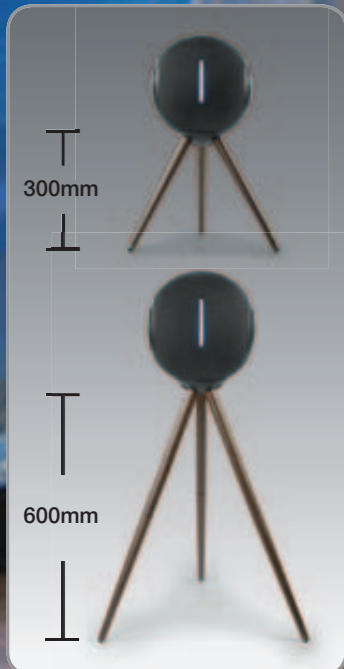

SPHERE

PORTABLE BLUETOOTH SPEAKER

MAGNETIC TRIPOD

MAGNETIC TRIPOD WITH 2 FEET SIZE

M-990 BT
 HIFI PORTABLE BLUETOOTH SPEAKER
 WITH MAGNETIC TRIPOD AND AC ADAPTOR

Bluetooth **NEW**

• Bluetooth, stream music from another bluetooth compatible device • NFC: Auto pairing function • Stereo Pairing • Music play time: up to 12 hours • Treble and bass adjustable • Passive membranes on each side for bass boost • IPX4 splash proof design • Aux in : 3.5mm jack • USB-C port for charging an external device • USB-C port for battery charging • DC: built-in rechargeable lithium-ion battery (5000mAh/7.4V) • Tripod with solid wood feet and magnetic fixing base • AC adaptor