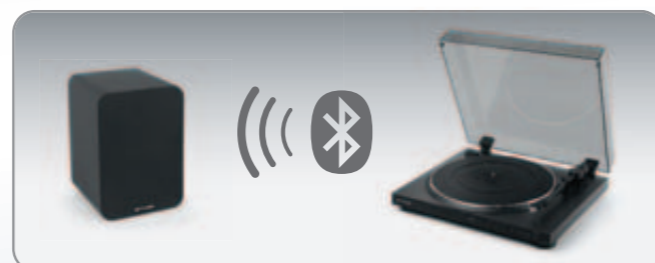

Bluetooth transmitter