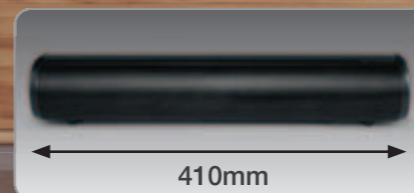

COMPACT SOUND BAR

M-1520 SBT COMPACT TV SOUND BAR WITH BLUETOOTH

- Bluetooth, stream music from another bluetooth compatible device
- Wall mountable
- Treble and Bass adjustable
- DC jack
- Aux in 1 : 3.5mm jack with cable provided
- Aux in 2 : 2 x RCA jacks with cable provided
- Optical in jack
- Remote control
- AC adaptor
- Length of the soundbar: 660mm

410mm

SIZE

M-1580 SBT TV SOUND BAR WITH HDMI ARC FUNCTION

- Bluetooth, stream music from another bluetooth compatible device
- USB port allowing MP3 playback
- Wall mountable
- Connections: AUX IN, OPTICAL IN, HDMI ARC input, coaxial
- HDMI ARC function needs HDMI ARC jack on your TV. If your TV does not have HDMI ARC jack, you can connect your sound bar with optical jack or Aux in jack
- Accessories: Remote control, AC adaptor, Aux in cable

M-1680 SBT TV SOUND BAR WITH HDMI ARC FUNCTION

- Bluetooth, stream music from another bluetooth compatible device
- USB port allowing MP3 playback
- Wall mountable
- Connections: AUX IN, OPTICAL IN, HDMI ARC input, coaxial
- HDMI ARC function needs HDMI ARC jack on your TV. If your TV does not have HDMI ARC jack, you can connect your sound bar with optical jack or Aux in jack
- Accessories: Remote control, AC adaptor, Aux in cable

850mm

WIRELESS SUBWOOFER SOUND BAR

Bluetooth® WIRELESS SUBWOOFER

M-1880 SBT TV SOUND BAR WITH WIRELESS SUBWOOFER

- Bluetooth, stream music from another bluetooth compatible device
- USB port allowing MP3 playback
- Wall mountable
- Connections: AUX IN, OPTICAL IN, HDMI ARC input, coaxial
- HDMI ARC function needs HDMI ARC jack on your TV. If your TV does not have HDMI ARC jack, you can connect your sound bar with optical jack or Aux in jack
- Accessories: Remote control, AC adaptor x2