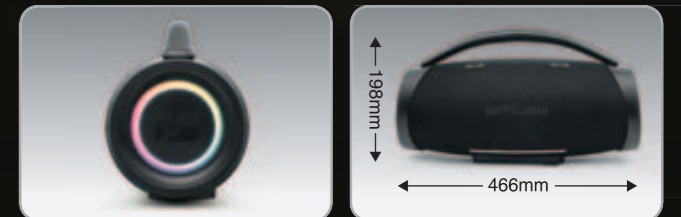

PARTY

PORTABLE BLUETOOTH SPEAKER

PASSIVE MEMBRANE 2x BASS BOOST

M-980 BT OUTDOOR SPLASH PROOF PORTABLE BLUETOOTH SPEAKER

- Flashing lights with built-in multicolored speaker lights
- Stream music from another compatible Bluetooth device
- Stereo pairing
- IPX6 splash proof design
- Music play time: up to 12 hours
- Treble and bass adjustable
- Passive membranes on each side for bass boost
- Aux in jack 3.5mm • 2 x MIC jacks
- USB port allowing MP3 playback & charging an external device
- USB-C port for battery charging
- DC: built-in rechargeable lithium-ion battery (6000mAh/7.4V)
- USB-C charging cable & Aux in cable provided

PASSIVE MEMBRANE 2x BASS BOOST

M-970 BT OUTDOOR SPLASH PROOF PORTABLE BLUETOOTH SPEAKER

- Flashing lights with built-in multicolored speaker lights
- Stream music from another compatible Bluetooth device
- Stereo pairing
- IPX6 splash proof design
- Music play time: up to 10 hours
- Treble and bass adjustable
- Passive membranes on each side for bass boost
- Aux in jack 3.5mm
- USB port allowing MP3 playback & charging an external device
- USB-C port for battery charging
- DC: built-in rechargeable lithium-ion battery (6000mAh/7.4V)
- USB-C charging cable & Aux in cable provided