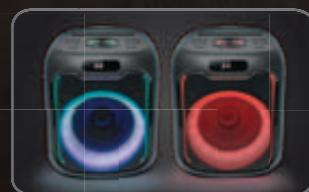

CD HIGH POWER PARTY BOX

LIGHT RINGS

CD DRAWER

CRADLE

WIRED MICROPHONE

COLOR LIGHTS / STROBE EFFECTS

M-1990 DJ DUAL BLUETOOTH PARTY BOX SPEAKER WITH CD AND USB PORT

- Drawer-type CD door • CD, CD-R/RW, MP3 compatible • Bluetooth, stream music from another bluetooth compatible device • NFC: Auto pairing function • Dual Bluetooth & Stereo Pairing • Dual sources DJ mix • Color lights and strobe effects • Color lights projection • 0.4" white LED multi-function display with clock • Loudness function • Treble and Bass adjustable • USB charging port for smartphone or tablet with built-in cradle • USB port allowing MP3 playback • Aux in 1: 2 x RCA jacks • Aux in 2: 3.5mm jack • Wooden cabinet • AC : 100-240V, 50/60Hz • Accessories: Remote control, 1 wired microphone, Aux in cable

COMPACT PARTY BOX

WIRED MICROPHONE

TOP VIEW

COLOR LIGHTS

M-1803 DJ BLUETOOTH PARTY BOX SPEAKER WITH BATTERY

• Bluetooth, stream music from another bluetooth compatible device • Color lights • White LED multi-function display • Multicolor ambience lights • Built-in Rechargeable battery • Treble and Bass adjustable • USB port allowing MP3 playback • USB-C port for charging the built-in battery • Stereo Pairing • Aux in jack • MIC input jack x2 • Music play time: up to 7 hours • Accessories: USB-C cable for charging, 1 wired microphone