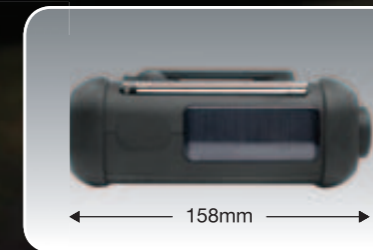

Solar panel