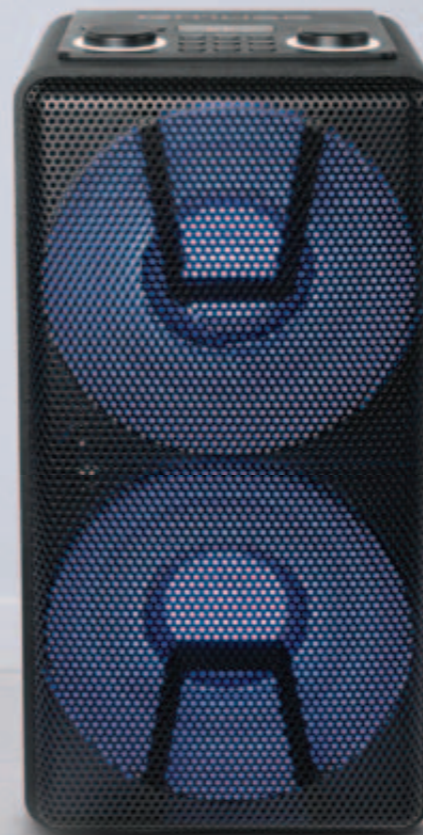

COMPACT PARTY BOX

WIRED MICROPHONE

TOP VIEW

COLOR LIGHTS

M-1803 DJ BLUETOOTH PARTY BOX SPEAKER WITH BATTERY

• Bluetooth, stream music from another bluetooth compatible device • Color lights • White LED multi-function display • Multicolor ambience lights • Built-in Rechargeable battery • Treble and Bass adjustable • USB port allowing MP3 playback • USB-C port for charging the built-in battery • Stereo Pairing • Aux in jack • MIC input jack x2 • Music play time: up to 7 hours • Accessories: USB-C cable for charging, 1 wired microphone

PORTABLE PARTY BOX

LIGHT RINGS

COLOR LIGHTS

M-1805 DJ BLUETOOTH PARTY BOX SPEAKER WITH BATTERY

• FM PLL radio with preset stations • Bluetooth, stream music from another bluetooth compatible device • Color lights • White LED multi-function display • Stereo Pairing • USB port allowing MP3 playback • Music play time: up to 10 hours • Built-in rechargeable battery with AC adaptor included • Aux in jack • Mic/guitar jack • Wooden cabinet • Accessories: Aux in cable, AC adaptor