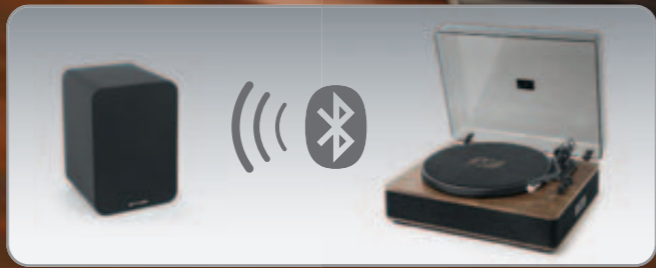

MT-110 NB

MT-110 B

MT-107 BTO
BLUETOOTH TURNTABLE WITH USB PORT

- 3 speed stereo turntable 33/45/78 RPM with auto-stop
- Audio technica moving magnetic cartridge
- Stream music from another Bluetooth compatible device
- Aluminum full size platter and aluminum tonearm
- Bluetooth transmitter
- USB port for playback and encoding
- Phones jack
- RCA output jack
- Aux in : 3.5mm jack
- AC adaptor
- AC operated: 100-240V ~50/60Hz