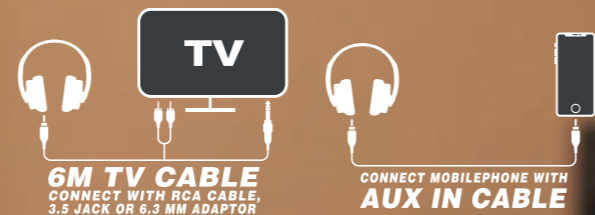

Back view

M-275 CTV TV HEADPHONES

- Adjustable headband for maximum comfort
- Aux in jack
- Works as a wired headphone with the supplied 1m aux in cable
- TV connection through 6 meters aux-in cable 3.5mm, 6.3 mm (adaptor included) or RCA
- TV cable with volume control
- Accessories: Aux in cable, TV cable, RCA cable, 6.3mm Adaptor