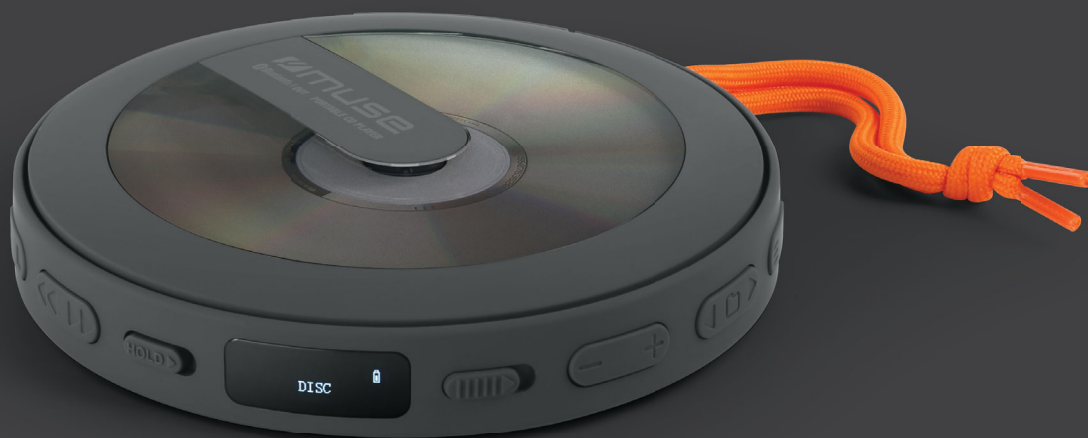

MUSE

Collection of inspiration

 Bluetooth® | OUT

M-920 DMO

LECTEUR CD/MP3 PORTABLE AVEC ANTICHOC

Transmetteur Bluetooth
Compatible MP3/CD/CD-R/CD-RW
Fonction antichoc CD/MP3

AFFICHAGE

Affichage OLED

Bluetooth transmitter
MP3/CD/CD-R/CD-RW Compatible
Anti-shock protection CD/MP3

DISPLAY

OLED Display

FUNCTIONS

Anti-shock protection : CD 120sec, MP3 180sec
Auto power off (3 minutes)

CONNECTIONS

Phones jack (3.5mm)
USB-C port for charging the built-in battery

POWER SUPPLY

Built-in rechargeable Li-polymer battery
(2000mAh / 3.7V)

ACCESSORIES

USB-C cable for charging the built-in battery
Shoelaces rope

PRODUCT

29mm (H) x 150mm (W) x 150mm (L)
Net weight: 0.28 kg

GIFT BOX

MUSE

Collection of inspiration

 Bluetooth® | OUT

M-920 DMO

TRAGBARER CD/MP3-PLAYER MIT ANTI-SHOCK

Bluetooth-Transmitter
MP3/CD/CD-R/CD-RW-kompatibel
Anti-Schock-Schutz für CD/MP3

DISPLAY
OLED-Display

FUNKTIONEN
Anti-Schock-Schutz: CD 120 Sek., MP3 180 Sek.
Automatische Abschaltung (3 Minuten)