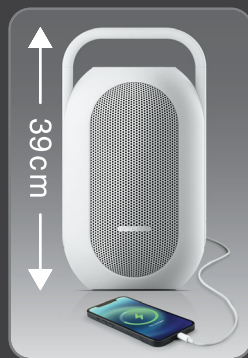

# MUSE

Collection of inspiration

COLOR LIGHTS

USB-C charging for smartphone