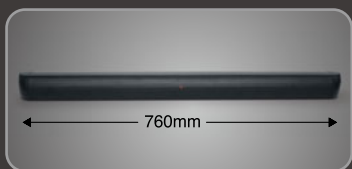

BACK VIEW

M-1650 SBT

TV-LAUTSPRECHER MIT BLUETOOTH

LED-Anzeige
Ausgangsleistung: 100W

FUNKTIONEN

Bluetooth
HDMI ARC

VERBINDUNGEN

USB-Anschluss
AUX IN-Buchse (3,5 mm)
Optischer Eingang
HDMI-ARC-Eingang

STROMVERSORGUNG

Wechselstrom 100-240V ~ 50/60Hz

ZUBEHÖR

Fernsteuerung
AC-Adapter

PRODUKT

80 mm (H) x 60 mm (B) x 760 mm (L)
Nettogewicht: 1.4 kg

GESCHENKBOX

112 mm (H) x 142 mm (B) x 877 mm (L)
Bruttogewicht: 2.2 kg
Code: 3700460207397

EXPORT-KARTON

4 Stücke
244 mm (H) x 300 mm (B) x 890 mm (L)
Bruttogewicht: 9.4 kg
Code: 13700460207394

CONTAINER-LADUNG

20 Fuß: 1584 Stücke
40 Fuß: 3340 Stücke
40 Fuß HQ: 3720 Stücke

ALTAVOZ BLUETOOTH PARA TV

Indicador LED
Potencia: 100W

FUNCIONES

Reproducción Bluetooth
Reproducción a través de HDMI ARC

CONEXIONES

Puerto USB
AUX IN jack (3,5 mm)
Entrada óptica
Entrada HDMI ARC

ALIMENTACIÓN

AC 100-240V ~ 50/60Hz

ACCESORIOS

Mando a distancia
Adaptador AC

PRODUCTO

80 mm (H) x 60 mm (D) x 760 mm (L)
Peso neto: 1.4 kg

CAJA INTERIOR

112 mm (H) x 142 mm (D) x 877 mm (L)
Peso bruto: 2.2 kg
Código: 3700460207397

CAJA EXPORTACION

4 piezas
244 mm (H) x 300 mm (D) x 890 mm (L)
Peso bruto: 9.4 kg
Código: 13700460207394

CONTENEDOR DE CARGA

20 pies: 1584 piezas
40 pies: 3340 piezas
40 pies HQ: 3720 piezas

Specifications are subject to change without notice (design, colours, functions...). © MUSE 2023
NEW-ONE S.A.S - La Mission - 10, rue de la Mission - 25480 Ecole-Valentin - FRANCE • Tel.: 33 (0)3 81 53 73 78 • Fax.: 33 (0)3 81 53 09 58
E-Mail: contact@muse-europe.com • Web.: www.muse-europe.com