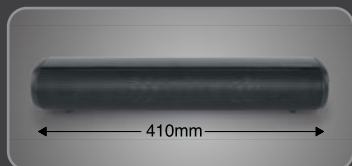

BACK VIEW

M-1580 SBT

TV-LAUTSPRECHER MIT BLUETOOTH

LED-Anzeige
Ausgangsleistung: 80W

FUNKTIONEN

Bluetooth
HDMI ARC
Wandmontage möglich

VERBINDUNGEN

USB-Anschluss
AUX IN-Buchse (3,5 mm)
Optischer Eingang
HDMI-ARC-Eingang
Koaxialbuchse

STROMVERSORGUNG

Wechselstrom 100-240V~50/60Hz

ZUBEHÖR

Fernsteuerung
Aux-Eingangskabel
AC-Adapter

PRODUKT

73 mm (H) x 95 mm (B) x 410 mm (L)
Nettogewicht: 1 kg

GESCHENKBOX

120 mm (H) x 130 mm (B) x 445 mm (L)
Bruttogewicht: 1.54 kg
Code: 3700460208561

EXPORT-KARTON

5 Stücke
140 mm (H) x 450 mm (B) x 675 mm (L)
Bruttogewicht: 8.6 kg
Code: 13700460208568

CONTAINER-LADUNG

20 Fuß: 3315 Stücke
40 Fuß: 6610 Stücke
40 Fuß HQ: 8020 Stücke

ALTAVOZ DE TV CON BLUETOOTH

Indicador LED
Potencia: 80W

FUNCIONES

Reproducción Bluetooth
Reproducción a través de HDMI ARC
Soporte para pared

CONEXIONES

Puerto USB
AUX IN jack (3,5 mm)
Entrada óptica
Entrada HDMI ARC
Toma coaxial

ALIMENTACIÓN

AC 100-240V~50/60Hz

ACCESORIOS

Mando a distancia
Cable de entrada auxiliar
Adaptador AC

PRODUCTO

73 mm (H) x 95 mm (D) x 410 mm (L)
Peso neto: 1 kg

CAJA INTERIOR

120 mm (H) x 130 mm (D) x 445 mm (L)
Peso bruto: 1.54 kg
Código: 3700460208561

CAJA EXPORTACION

5 piezas
140 mm (H) x 450 mm (D) x 675 mm (L)
Peso bruto: 8.6 kg
Código: 13700460208568

CONTENEDOR DE CARGA

20 pies: 3315 piezas
40 pies: 6610 piezas
40 pies HQ: 8020 piezas

Specifications are subject to change without notice (design, colours, functions...). © MUSE 2023
NEW-ONE S.A.S - La Mission - 10, rue de la Mission - 25480 Ecole-Valentin - FRANCE • Tel.: 33 (0)3 81 53 73 78 • Fax.: 33 (0)3 81 53 09 58
E-Mail: contact@muse-europe.com • Web.: www.muse-europe.com